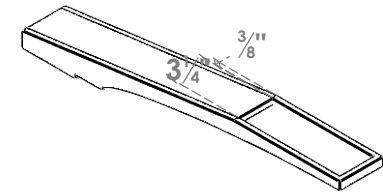

ITEM NUMBER: BRCPC040X30000X04000IMP

4"W X 30"D X 4"H IMPERIAL ARCHITECTURAL GRADE PVC CLOSED KNEE BRACE

SIDE PROFILE

FRONT PROFILE

ISOMETRIC

EKENA MILLWORK
2300 WEST MAIN ST.
CLARKSVILLE, TX 75426
TOLL FREE: 866-607-0453
WWW.EKENAMILLWORK.COM