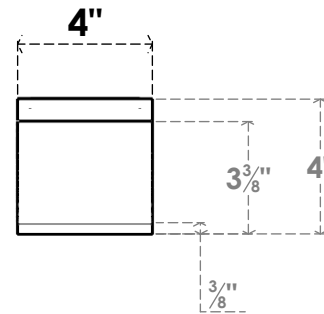

ITEM NUMBER: BRCPC040X30000X04000IMP

4"W X 30"D X 4"H IMPERIAL ARCHITECTURAL GRADE PVC CLOSED KNEE BRACE

SIDE PROFILE

FRONT PROFILE

ISOMETRIC

EKENA MILLWORK
2300 WEST MAIN ST.
CLARKSVILLE, TX 75426
TOLL FREE: 866-607-0453
WWW.EKENAMILLWORK.COM