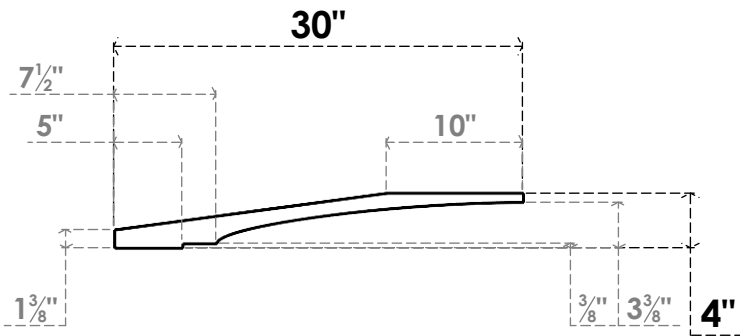

ITEM NUMBER: BRCPC040X30000X04000IMP

4"W X 30"D X 4"H IMPERIAL ARCHITECTURAL GRADE PVC CLOSED KNEE BRACE

SIDE PROFILE

FRONT PROFILE

ISOMETRIC

EKENA MILLWORK
2300 WEST MAIN ST.
CLARKSVILLE, TX 75426
TOLL FREE: 866-607-0453
WWW.EKENAMILLWORK.COM